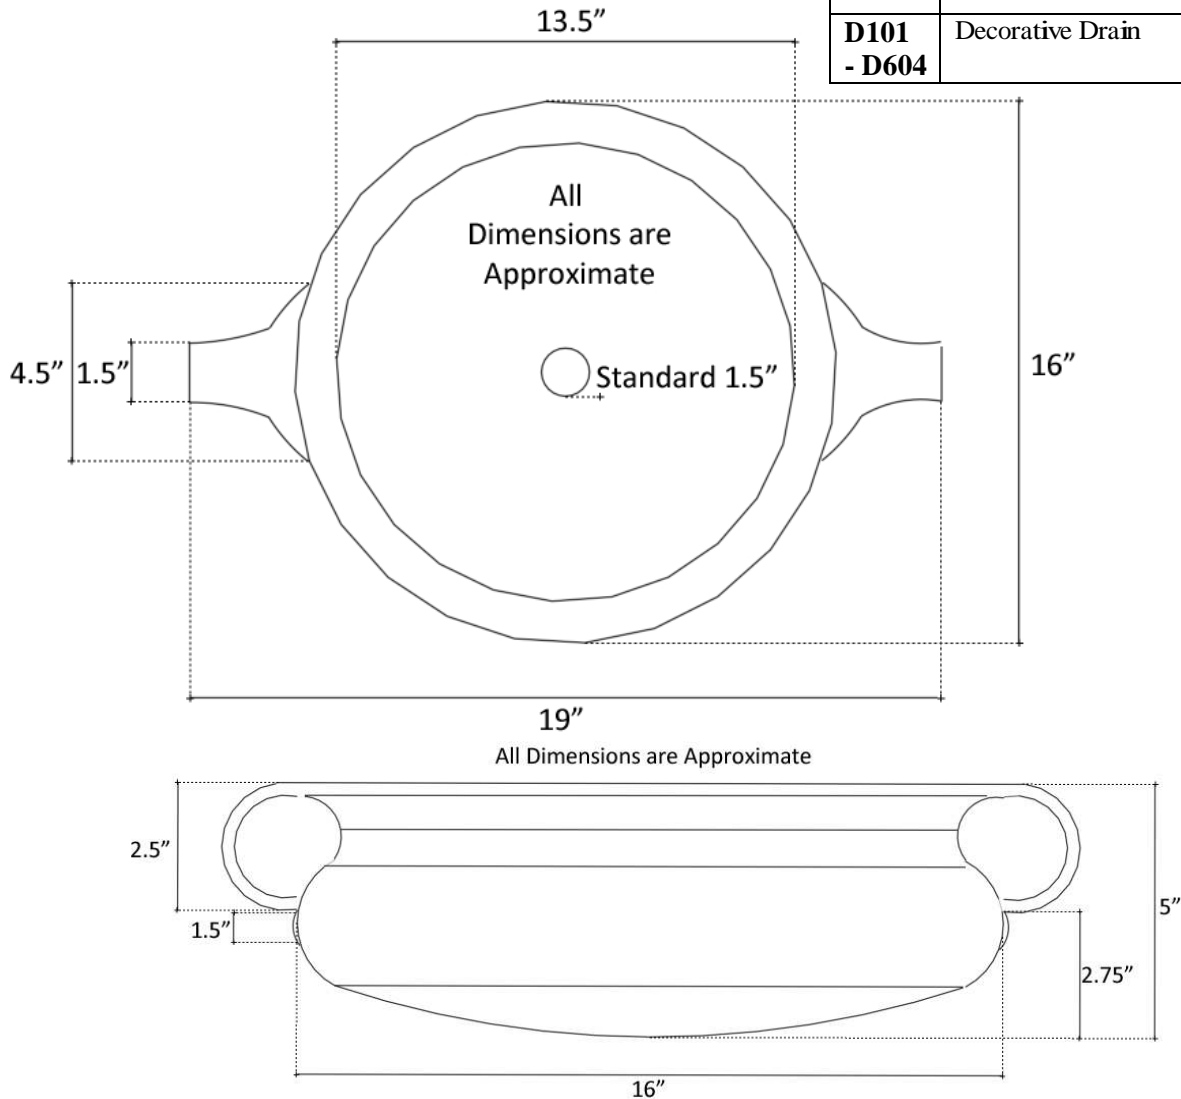

**Description:**

- Vessel Mount
- Cast Bronze

**Available Finishes:**

<b>AB</b>	Anitque Bronze - Finished with a Black/Brown patina and coated with a paste wax - Has a living finish
<b>WB</b>	White Bronze - Not Plated in Nickel but has appearance of Brushed/ Satin Nickel
<b>PW</b>	Pewter

**Available Drains:**

<b>D004</b>	Grid Strainer
<b>D005</b>	Lift and Turn
<b>D006</b>	Pop-up w/ horizontal lift rod
<b>D101 - D604</b>	Decorative Drain

**DIMENSIONS WILL VARY. DO NOT** use this sheet as a guide for countertop cuts.